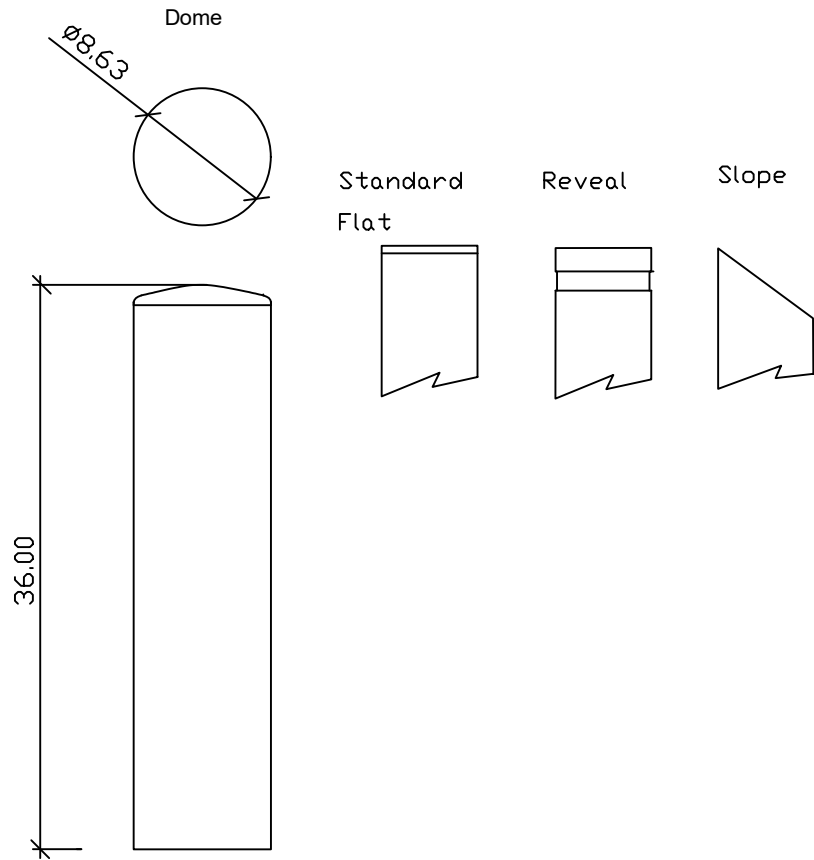

REVISIONS			
LTR	DESCRIPTION	DATE	APPVD

**OPTIONS**

8" Bollard Cover

Stainless Steel Bollard Cover Finish

- Polished #4 Finish
- As Specified \_\_\_\_\_

Stainless Steel Bollard Cover Material

- Type 304
- Type 316

Bollard Cover Cap Style

- Dome
- Standard Flat
- Reveal
- Sloped

SERIES NUMBER:	XX-BC-8-XX	CAGE CODE:	SIZE:	DRAWING NUMBER:
PRODUCT FAMILY:	FIXED BOLLARD COVER	6NQJ8		8in Bollard Cover
PRODUCT CLASS:	STANDARD OR CUSTOMER DEFINED	DRAWN BY:	MJW	DRAWING REV:
PRODUCT LINE:	BOLLARD	CHECKED BY:		SHEET: 1 OF 1
PRODUCT SUB LINE:	BOLLARD COVER	APPROVED BY:		RELEASE DATE:
APPLICATION NEXT ASSY      USED ON				TITLE: <b>BOLLARD, COVER</b>
1-800-BOLLARDS, Inc. 24370 Northwestern Hwy, Suite 250 Southfield, MI 48075 PHONE: 1-800-BOLLARDS WEB: WWW.1800BOLLARDS.COM EMAIL: INFO@1800BOLLARDS.COM				