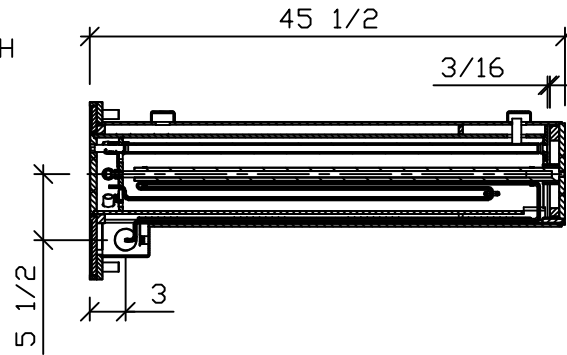

OPTIONS

BOLLARD MATERIAL

- CARBON STEEL, POWDERCOAT YELLOW
- CARBON STEEL, POWDERCOAT BLACK
- STAINLESS STEEL, POLISHED TO A #4 FINISH

REVISIONS			
LTR	DESCRIPTION	DATE	APPVD

SERIES NUMBER:		CAGE CODE	SIZE	DRAWING NUMBER:
PRODUCT FAMILY:	MANUAL RETRACTABLE	6NQJ8		MASS6000
PRODUCT CLASS:	STANDARD OR CUSTOMER DEFINED	DRAWN BY:	MJW	DRAWING REV:
PRODUCT LINE:	BOLLARD	CHECKED BY:		SHEET: 1 OF 2
PRODUCT SUB LINE:	FIXED	APPROVED BY:		RELEASE DATE:
APPLICATION		1-800-BOLLARDS, Inc. 24370 Northwestern Hwy, Suite 250 Southfield, MI. 48075		TITLE:
NEXT ASSY	USED ON	PHONE: 1-800-BOLLARDS WEB: WWW.1800BOLLARDS.COM EMAIL: INFO@1800BOLLARDS.COM		MANUAL RETRACTABLE

APPLICATION	
NEXT ASSY	USED ON

REVISIONS			
LTR	DESCRIPTION	DATE	APPVD

SERIES NUMBER:		CAGE CODE	SIZE	DRAWING NUMBER:
PRODUCT FAMILY:	MANUAL RETRACTABLE	6NQJ8		MASS6000
PRODUCT CLASS:	STANDARD OR CUSTOMER DEFINED	DRAWN BY:	MJW	DRAWING REV:
PRODUCT LINE:	BOLLARD	CHECKED BY:		SHEET: 2 OF 2
PRODUCT SUB LINE:	FIXED	APPROVED BY:		RELEASE DATE:
APPLICATION		TITLE:		
NEXT ASSY	USED ON	MANUAL RETRACTABLE		
1-800-BOLLARDS, Inc. 24370 Northwestern Hwy, Suite 250 Southfield, MI. 48075				
PHONE: 1-800-BOLLARDS				
WEB: WWW.1800BOLLARDS.COM				
EMAIL: INFO@1800BOLLARDS.COM				