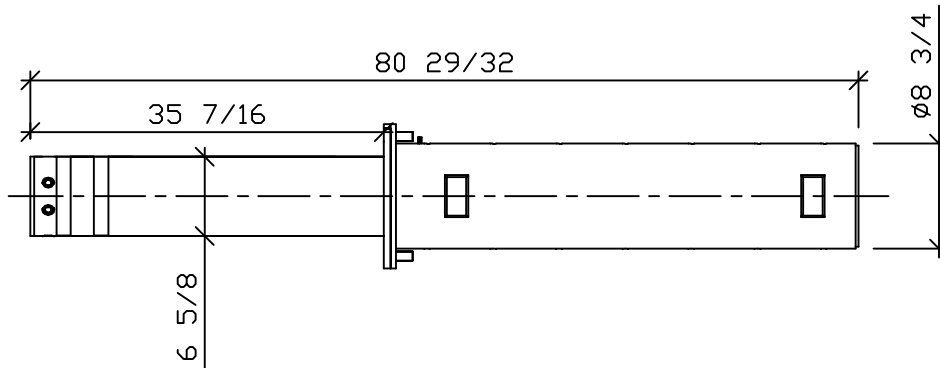

OPTIONS

BOLLARD MATERIAL

- CARBON STEEL, POWDERCOAT YELLOW
- CARBON STEEL, POWDERCOAT BLACK
- STAINLESS STEEL, POLISHED TO A #4 FINISH

REVISIONS			
LTR	DESCRIPTION	DATE	APPVD

SERIES NUMBER:		CAGE CODE	SIZE	DRAWING NUMBER:
PRODUCT FAMILY:	MANUAL RETRACTABLE	6NQJ8		MASS6000
PRODUCT CLASS:	STANDARD OR CUSTOMER DEFINED	DRAWN BY:	MJW	DRAWING REV:
PRODUCT LINE:	BOLLARD	CHECKED BY:		SHEET: 1 OF 2
PRODUCT SUB LINE:	FIXED	APPROVED BY:		RELEASE DATE:
APPLICATION		1-800-BOLLARDS, Inc. 24370 Northwestern Hwy, Suite 250 Southfield, MI. 48075		TITLE:
NEXT ASSY	USED ON	PHONE: 1-800-BOLLARDS WEB: WWW.1800BOLLARDS.COM EMAIL: INFO@1800BOLLARDS.COM		MANUAL RETRACTABLE

APPLICATION	
NEXT ASSY	USED ON

REVISIONS			
LTR	DESCRIPTION	DATE	APPVD

SERIES NUMBER:		CAGE CODE	SIZE	DRAWING NUMBER:
PRODUCT FAMILY:	MANUAL RETRACTABLE	6NQJ8		MASS6000
PRODUCT CLASS:	STANDARD OR CUSTOMER DEFINED	DRAWN BY:	MJW	DRAWING REV:
PRODUCT LINE:	BOLLARD	CHECKED BY:		SHEET: 2 OF 2
PRODUCT SUB LINE:	FIXED	APPROVED BY:		RELEASE DATE:
APPLICATION		TITLE:		
NEXT ASSY	USED ON	MANUAL RETRACTABLE		
1-800-BOLLARDS, Inc. 24370 Northwestern Hwy, Suite 250 Southfield, MI. 48075				
PHONE: 1-800-BOLLARDS				
WEB: WWW.1800BOLLARDS.COM				
EMAIL: INFO@1800BOLLARDS.COM				