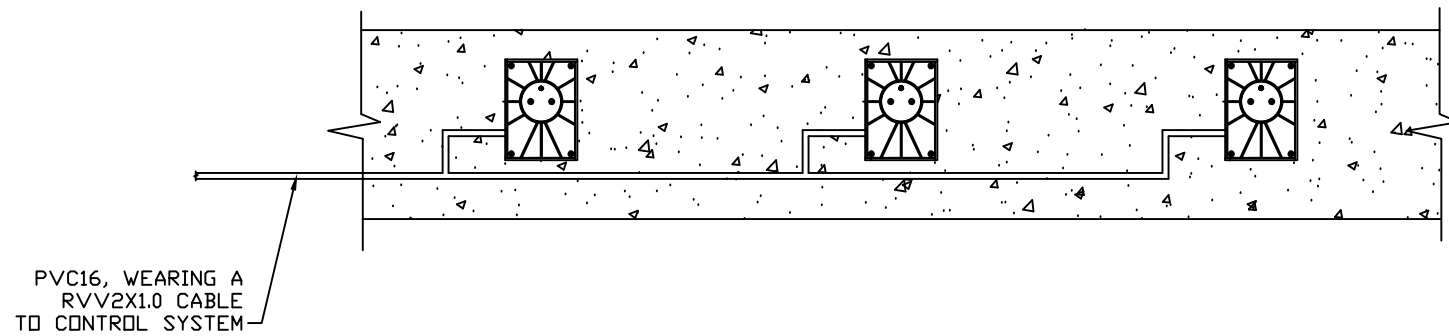

OPTIONS

BOLLARD MATERIAL

- CARBON STEEL, POWDERCOAT YELLOW
- CARBON STEEL, POWDERCOAT BLACK
- STAINLESS STEEL, POLISHED TO A #4 FINISH

REVISIONS			
LTR	DESCRIPTION	DATE	APPVD

SERIES NUMBER:		CAGE CODE	SIZE	DRAWING NUMBER:
PRODUCT FAMILY:	MANUAL RETRACTABLE	6NQJ8		MASS6000
PRODUCT CLASS:	STANDARD OR CUSTOMER DEFINED	DRAWN BY:	MJW	DRAWING REV:
PRODUCT LINE:	BOLLARD	CHECKED BY:		SHEET: 1 OF 2
PRODUCT SUB LINE:	FIXED	APPROVED BY:		RELEASE DATE:
APPLICATION		1-800-BOLLARDS, Inc. 24370 Northwestern Hwy, Suite 250 Southfield, MI. 48075		TITLE:
NEXT ASSY	USED ON	PHONE: 1-800-BOLLARDS WEB: WWW.1800BOLLARDS.COM EMAIL: INFO@1800BOLLARDS.COM		MANUAL RETRACTABLE

APPLICATION	
NEXT ASSY	USED ON

REVISIONS			
LTR	DESCRIPTION	DATE	APPVD

SERIES NUMBER:		CAGE CODE	SIZE	DRAWING NUMBER:
PRODUCT FAMILY:	MANUAL RETRACTABLE	6NQJ8		MASS6000
PRODUCT CLASS:	STANDARD OR CUSTOMER DEFINED	DRAWN BY:	MJW	DRAWING REV:
PRODUCT LINE:	BOLLARD	CHECKED BY:		SHEET: 2 OF 2
PRODUCT SUB LINE:	FIXED	APPROVED BY:		RELEASE DATE:
APPLICATION		TITLE:		
NEXT ASSY	USED ON	MANUAL RETRACTABLE		
1-800-BOLLARDS, Inc. 24370 Northwestern Hwy, Suite 250 Southfield, MI. 48075				
PHONE: 1-800-BOLLARDS				
WEB: WWW.1800BOLLARDS.COM				
EMAIL: INFO@1800BOLLARDS.COM				