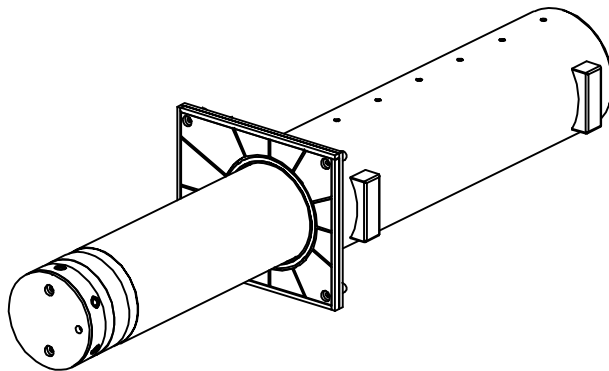

OPTIONS

BOLLARD MATERIAL

- CARBON STEEL, POWDERCOAT YELLOW
- CARBON STEEL, POWDERCOAT BLACK
- STAINLESS STEEL, POLISHED TO A #4 FINISH

REVISIONS			
LTR	DESCRIPTION	DATE	APPVD

SERIES NUMBER:		CAGE CODE	SIZE	DRAWING NUMBER:
PRODUCT FAMILY:	MANUAL RETRACTABLE	6NQJ8		MASS6000
PRODUCT CLASS:	STANDARD OR CUSTOMER DEFINED	DRAWN BY:	MJW	DRAWING REV:
PRODUCT LINE:	BOLLARD	CHECKED BY:		SHEET: 1 OF 2
PRODUCT SUB LINE:	FIXED	APPROVED BY:		RELEASE DATE:
APPLICATION		1-800-BOLLARDS, Inc. 24370 Northwestern Hwy, Suite 250 Southfield, MI. 48075		TITLE:
NEXT ASSY	USED ON	PHONE: 1-800-BOLLARDS WEB: WWW.1800BOLLARDS.COM EMAIL: INFO@1800BOLLARDS.COM		MANUAL RETRACTABLE

APPLICATION	
NEXT ASSY	USED ON

REVISIONS			
LTR	DESCRIPTION	DATE	APPVD

SERIES NUMBER:		CAGE CODE	SIZE	DRAWING NUMBER:
PRODUCT FAMILY:	MANUAL RETRACTABLE	6NQJ8		MASS6000
PRODUCT CLASS:	STANDARD OR CUSTOMER DEFINED	DRAWN BY:	MJW	DRAWING REV:
PRODUCT LINE:	BOLLARD	CHECKED BY:		SHEET: 2 OF 2
PRODUCT SUB LINE:	FIXED	APPROVED BY:		RELEASE DATE:
APPLICATION		TITLE:		
NEXT ASSY	USED ON	MANUAL RETRACTABLE		
1-800-BOLLARDS, Inc. 24370 Northwestern Hwy, Suite 250 Southfield, MI. 48075				
PHONE: 1-800-BOLLARDS				
WEB: WWW.1800BOLLARDS.COM				
EMAIL: INFO@1800BOLLARDS.COM				