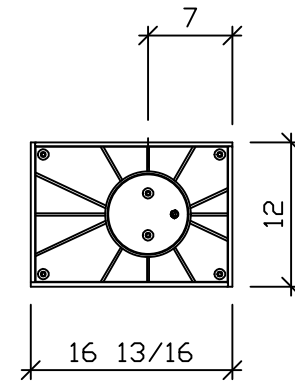

OPTIONS

BOLLARD MATERIAL

- CARBON STEEL, POWDERCOAT YELLOW
- CARBON STEEL, POWDERCOAT BLACK
- STAINLESS STEEL, POLISHED TO A #4 FINISH

REVISIONS			
LTR	DESCRIPTION	DATE	APPVD

SERIES NUMBER:		CAGE CODE	SIZE	DRAWING NUMBER:
PRODUCT FAMILY:	MANUAL RETRACTABLE	6NQJ8		MASS6000
PRODUCT CLASS:	STANDARD OR CUSTOMER DEFINED	DRAWN BY:	MJW	DRAWING REV:
PRODUCT LINE:	BOLLARD	CHECKED BY:		SHEET: 1 OF 2
PRODUCT SUB LINE:	FIXED	APPROVED BY:		RELEASE DATE:
APPLICATION		1-800-BOLLARDS, Inc. 24370 Northwestern Hwy, Suite 250 Southfield, MI. 48075		TITLE:
NEXT ASSY	USED ON	PHONE: 1-800-BOLLARDS WEB: WWW.1800BOLLARDS.COM EMAIL: INFO@1800BOLLARDS.COM		MANUAL RETRACTABLE

APPLICATION	
NEXT ASSY	USED ON

REVISIONS			
LTR	DESCRIPTION	DATE	APPVD

SERIES NUMBER:		CAGE CODE	SIZE	DRAWING NUMBER:
PRODUCT FAMILY:	MANUAL RETRACTABLE	6NQJ8		MASS6000
PRODUCT CLASS:	STANDARD OR CUSTOMER DEFINED	DRAWN BY:	MJW	DRAWING REV:
PRODUCT LINE:	BOLLARD	CHECKED BY:		SHEET: 2 OF 2
PRODUCT SUB LINE:	FIXED	APPROVED BY:		RELEASE DATE:
APPLICATION		TITLE:		
NEXT ASSY	USED ON	MANUAL RETRACTABLE		
1-800-BOLLARDS, Inc. 24370 Northwestern Hwy, Suite 250 Southfield, MI. 48075				
PHONE: 1-800-BOLLARDS				
WEB: WWW.1800BOLLARDS.COM				
EMAIL: INFO@1800BOLLARDS.COM				