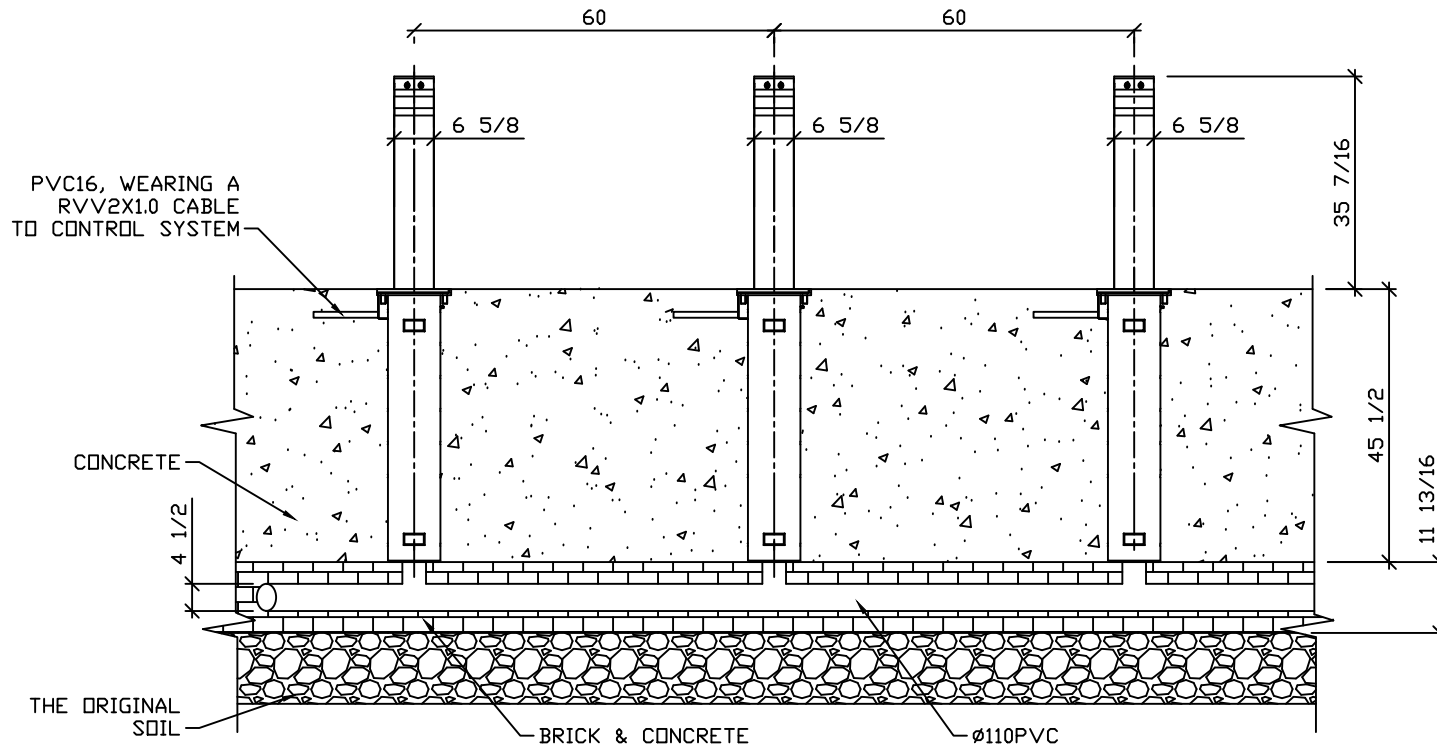

OPTIONS

BOLLARD MATERIAL

- CARBON STEEL, POWDERCOAT YELLOW
- CARBON STEEL, POWDERCOAT BLACK
- STAINLESS STEEL, POLISHED TO A #4 FINISH

REVISIONS			
LTR	DESCRIPTION	DATE	APPVD

SERIES NUMBER:		CAGE CODE	SIZE	DRAWING NUMBER:
PRODUCT FAMILY:	MANUAL RETRACTABLE	6NQJ8		MASS6000
PRODUCT CLASS:	STANDARD OR CUSTOMER DEFINED	DRAWN BY:	MJW	DRAWING REV:
PRODUCT LINE:	BOLLARD	CHECKED BY:		SHEET: 1 OF 2
PRODUCT SUB LINE:	FIXED	APPROVED BY:		RELEASE DATE:
APPLICATION		1-800-BOLLARDS, Inc. 24370 Northwestern Hwy, Suite 250 Southfield, MI. 48075		TITLE:
NEXT ASSY	USED ON	PHONE: 1-800-BOLLARDS WEB: WWW.1800BOLLARDS.COM EMAIL: INFO@1800BOLLARDS.COM		MANUAL RETRACTABLE

APPLICATION	
NEXT ASSY	USED ON

REVISIONS			
LTR	DESCRIPTION	DATE	APPVD

SERIES NUMBER:		CAGE CODE	SIZE	DRAWING NUMBER:
PRODUCT FAMILY:	MANUAL RETRACTABLE	6NQJ8		MASS6000
PRODUCT CLASS:	STANDARD OR CUSTOMER DEFINED	DRAWN BY:	MJW	DRAWING REV:
PRODUCT LINE:	BOLLARD	CHECKED BY:		SHEET: 2 OF 2
PRODUCT SUB LINE:	FIXED	APPROVED BY:		RELEASE DATE:
APPLICATION		TITLE:		
NEXT ASSY	USED ON	MANUAL RETRACTABLE		
1-800-BOLLARDS, Inc. 24370 Northwestern Hwy, Suite 250 Southfield, MI. 48075				
PHONE: 1-800-BOLLARDS				
WEB: WWW.1800BOLLARDS.COM				
EMAIL: INFO@1800BOLLARDS.COM				