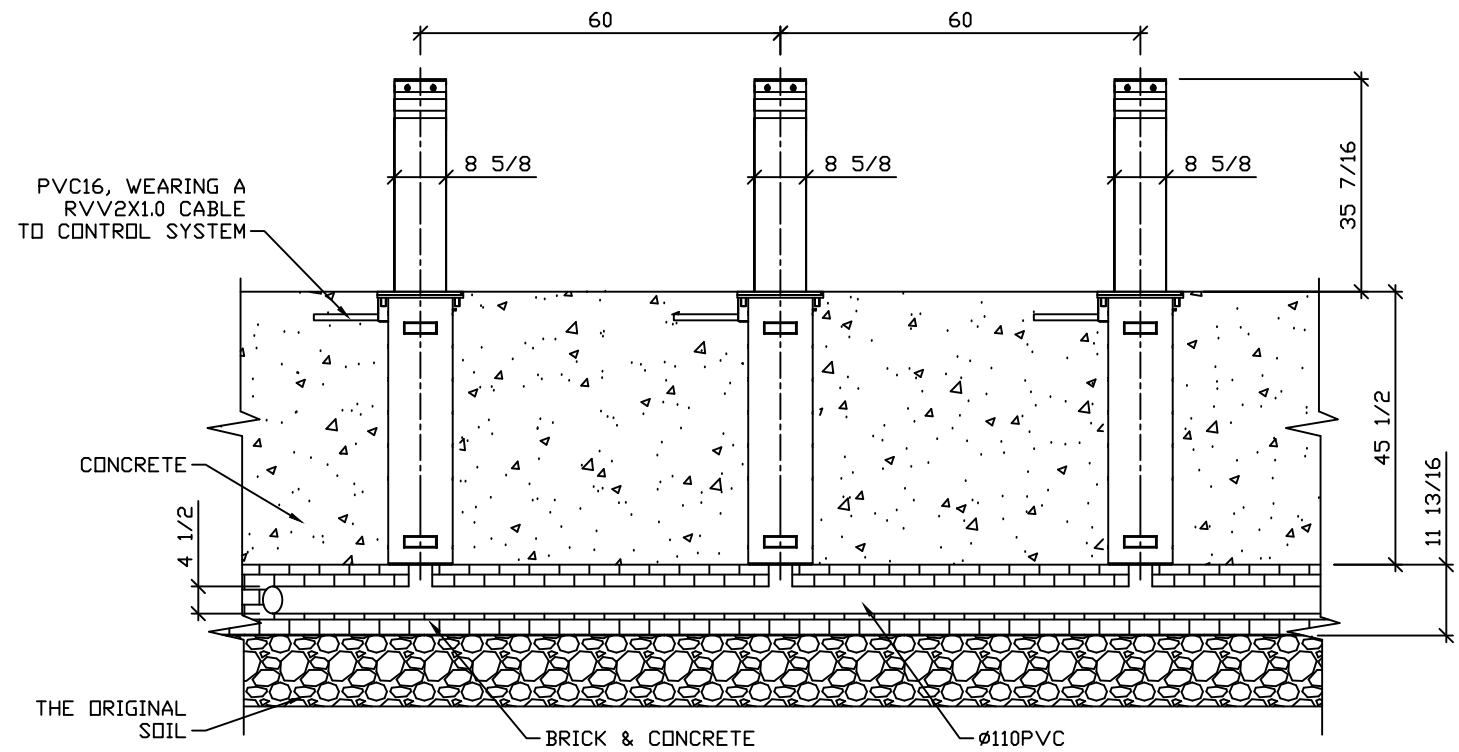

OPTIONS

BOLLARD MATERIAL

- CARBON STEEL, POWDERCOAT YELLOW
- CARBON STEEL, POWDERCOAT BLACK
- STAINLESS STEEL, POLISHED TO A #4 FINISH

REVISIONS			
LTR	DESCRIPTION	DATE	APPVD

SERIES NUMBER:		CAGE CODE	SIZE	DRAWING NUMBER:
PRODUCT FAMILY:	MANUAL RETRACTABLE	6NQJ8		MASS8000
PRODUCT CLASS:	STANDARD OR CUSTOMER DEFINED	DRAWN BY:	MJW	DRAWING REV:
PRODUCT LINE:	BOLLARD	CHECKED BY:		SHEET: 1 OF 2
PRODUCT SUB LINE:	FIXED	APPROVED BY:		RELEASE DATE:

REVISIONS			
LTR	DESCRIPTION	DATE	APPVD

SERIES NUMBER:		CAGE CODE	SIZE	DRAWING NUMBER:
PRODUCT FAMILY:	MANUAL RETRACTABLE	6NQJ8		MASS8000
PRODUCT CLASS:	STANDARD OR CUSTOMER DEFINED	DRAWN BY:	MJW	DRAWING REV:
PRODUCT LINE:	BOLLARD	CHECKED BY:		SHEET: 2 OF 2
PRODUCT SUB LINE:	FIXED	APPROVED BY:		RELEASE DATE:
APPLICATION		TITLE:		
NEXT ASSY	USED ON	MANUAL RETRACTABLE		
1-800-BOLLARDS, Inc. 24370 Northwestern Hwy, Suite 250 Southfield, MI. 48075				
PHONE: 1-800-BOLLARDS				
WEB: WWW.1800BOLLARDS.COM				
EMAIL: INFO@1800BOLLARDS.COM				