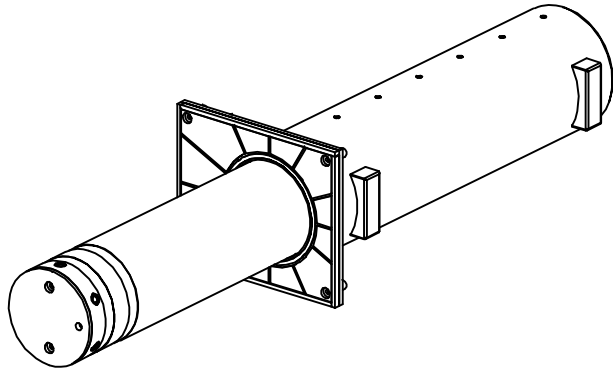

OPTIONS

BOLLARD MATERIAL

- CARBON STEEL, POWDERCOAT YELLOW
- CARBON STEEL, POWDERCOAT BLACK
- STAINLESS STEEL, POLISHED TO A #4 FINISH

REVISIONS			
LTR	DESCRIPTION	DATE	APPVD

SERIES NUMBER:		CAGE CODE	SIZE	DRAWING NUMBER:
PRODUCT FAMILY:	MANUAL RETRACTABLE	6NQJ8		MASS8000
PRODUCT CLASS:	STANDARD OR CUSTOMER DEFINED	DRAWN BY:	MJW	DRAWING REV:
PRODUCT LINE:	BOLLARD	CHECKED BY:		SHEET: 1 OF 2
PRODUCT SUB LINE:	FIXED	APPROVED BY:		RELEASE DATE:

APPLICATION	
NEXT ASSY	USED ON

1-800-BOLLARDS, Inc.  
 24370 Northwestern Hwy, Suite 250  
 Southfield, MI. 48075  
 PHONE: 1-800-BOLLARDS  
 WEB: WWW.1800BOLLARDS.COM  
 EMAIL: INFO@1800BOLLARDS.COM

TITLE:  
**MANUAL RETRACTABLE**

REVISIONS			
LTR	DESCRIPTION	DATE	APPVD

SERIES NUMBER:		CAGE CODE	SIZE	DRAWING NUMBER:
PRODUCT FAMILY:	MANUAL RETRACTABLE	6NQJ8		MASS8000
PRODUCT CLASS:	STANDARD OR CUSTOMER DEFINED	DRAWN BY:	MJW	DRAWING REV:
PRODUCT LINE:	BOLLARD	CHECKED BY:		SHEET: 2 OF 2
PRODUCT SUB LINE:	FIXED	APPROVED BY:		RELEASE DATE:
APPLICATION		TITLE:		
NEXT ASSY	USED ON	MANUAL RETRACTABLE		
1-800-BOLLARDS, Inc. 24370 Northwestern Hwy, Suite 250 Southfield, MI. 48075				
PHONE: 1-800-BOLLARDS				
WEB: WWW.1800BOLLARDS.COM				
EMAIL: INFO@1800BOLLARDS.COM				