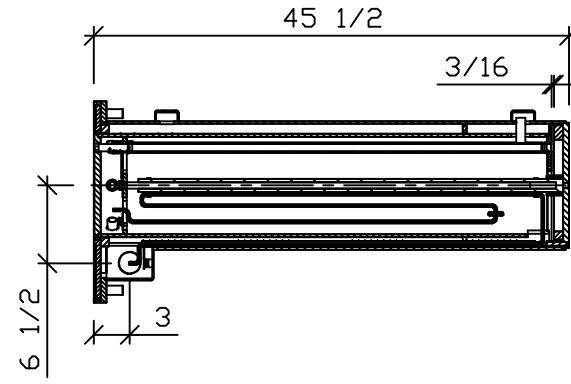

OPTIONS

BOLLARD MATERIAL

- CARBON STEEL, POWDERCOAT YELLOW
- CARBON STEEL, POWDERCOAT BLACK
- STAINLESS STEEL, POLISHED TO A #4 FINISH

REVISIONS			
LTR	DESCRIPTION	DATE	APPVD

SERIES NUMBER:		CAGE CODE	SIZE	DRAWING NUMBER:
PRODUCT FAMILY:	MANUAL RETRACTABLE	6NQJ8		MASS8000
PRODUCT CLASS:	STANDARD OR CUSTOMER DEFINED	DRAWN BY:	MJW	DRAWING REV:
PRODUCT LINE:	BOLLARD	CHECKED BY:		SHEET: 1 OF 2
PRODUCT SUB LINE:	FIXED	APPROVED BY:		RELEASE DATE:

REVISIONS			
LTR	DESCRIPTION	DATE	APPVD

SERIES NUMBER:		CAGE CODE	SIZE	DRAWING NUMBER:
PRODUCT FAMILY:	MANUAL RETRACTABLE	6NQJ8		MASS8000
PRODUCT CLASS:	STANDARD OR CUSTOMER DEFINED	DRAWN BY:	MJW	DRAWING REV:
PRODUCT LINE:	BOLLARD	CHECKED BY:		SHEET: 2 OF 2
PRODUCT SUB LINE:	FIXED	APPROVED BY:		RELEASE DATE:
APPLICATION		TITLE:		
NEXT ASSY	USED ON	MANUAL RETRACTABLE		
1-800-BOLLARDS, Inc. 24370 Northwestern Hwy, Suite 250 Southfield, MI. 48075				
PHONE: 1-800-BOLLARDS				
WEB: WWW.1800BOLLARDS.COM				
EMAIL: INFO@1800BOLLARDS.COM				