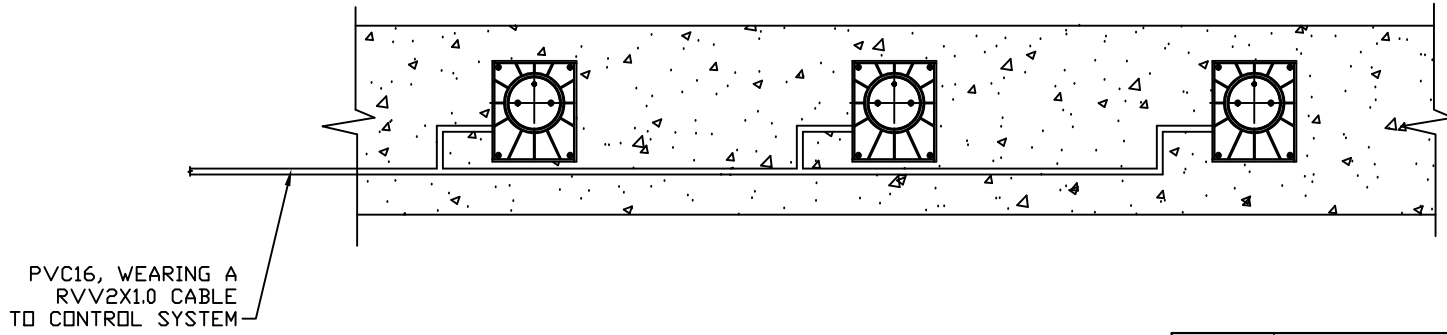

OPTIONS

BOLLARD MATERIAL

- CARBON STEEL, POWDERCOAT YELLOW
- CARBON STEEL, POWDERCOAT BLACK
- STAINLESS STEEL, POLISHED TO A #4 FINISH

REVISIONS			
LTR	DESCRIPTION	DATE	APPVD

SERIES NUMBER:		CAGE CODE	SIZE	DRAWING NUMBER:
PRODUCT FAMILY:	MANUAL RETRACTABLE	6NQJ8		MASS8000
PRODUCT CLASS:	STANDARD OR CUSTOMER DEFINED	DRAWN BY:	MJW	DRAWING REV:
PRODUCT LINE:	BOLLARD	CHECKED BY:		SHEET: 1 OF 2
PRODUCT SUB LINE:	FIXED	APPROVED BY:		RELEASE DATE:

REVISIONS			
LTR	DESCRIPTION	DATE	APPVD

SERIES NUMBER:		CAGE CODE	SIZE	DRAWING NUMBER:
PRODUCT FAMILY:	MANUAL RETRACTABLE	6NQJ8		MASS8000
PRODUCT CLASS:	STANDARD OR CUSTOMER DEFINED	DRAWN BY:	MJW	DRAWING REV:
PRODUCT LINE:	BOLLARD	CHECKED BY:		SHEET: 2 OF 2
PRODUCT SUB LINE:	FIXED	APPROVED BY:		RELEASE DATE:
APPLICATION		TITLE:		
NEXT ASSY	USED ON	MANUAL RETRACTABLE		
1-800-BOLLARDS, Inc. 24370 Northwestern Hwy, Suite 250 Southfield, MI. 48075				
PHONE: 1-800-BOLLARDS				
WEB: WWW.1800BOLLARDS.COM				
EMAIL: INFO@1800BOLLARDS.COM				