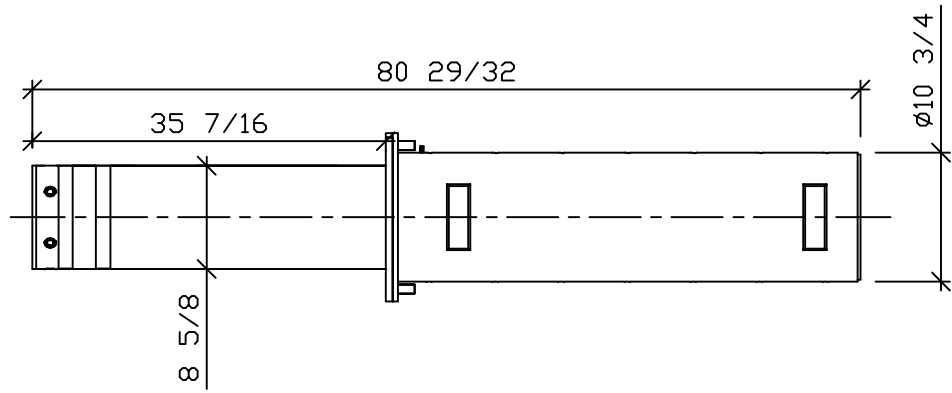

OPTIONS

BOLLARD MATERIAL

- CARBON STEEL, POWDERCOAT YELLOW
- CARBON STEEL, POWDERCOAT BLACK
- STAINLESS STEEL, POLISHED TO A #4 FINISH

REVISIONS			
LTR	DESCRIPTION	DATE	APPVD

SERIES NUMBER:		CAGE CODE	SIZE	DRAWING NUMBER:
PRODUCT FAMILY:	MANUAL RETRACTABLE	6NQJ8		MASS8000
PRODUCT CLASS:	STANDARD OR CUSTOMER DEFINED	DRAWN BY:	MJW	DRAWING REV:
PRODUCT LINE:	BOLLARD	CHECKED BY:		SHEET: 1 OF 2
PRODUCT SUB LINE:	FIXED	APPROVED BY:		RELEASE DATE:

APPLICATION	
NEXT ASSY	USED ON

1-800-BOLLARDS, Inc.  
 24370 Northwestern Hwy, Suite 250  
 Southfield, MI. 48075  
 PHONE: 1-800-BOLLARDS  
 WEB: WWW.1800BOLLARDS.COM  
 EMAIL: INFO@1800BOLLARDS.COM

TITLE:  
**MANUAL RETRACTABLE**

REVISIONS			
LTR	DESCRIPTION	DATE	APPVD

SERIES NUMBER:		CAGE CODE	SIZE	DRAWING NUMBER:
PRODUCT FAMILY:	MANUAL RETRACTABLE	6NQJ8		MASS8000
PRODUCT CLASS:	STANDARD OR CUSTOMER DEFINED	DRAWN BY:	MJW	DRAWING REV:
PRODUCT LINE:	BOLLARD	CHECKED BY:		SHEET: 2 OF 2
PRODUCT SUB LINE:	FIXED	APPROVED BY:		RELEASE DATE:
APPLICATION		TITLE:		
NEXT ASSY	USED ON	MANUAL RETRACTABLE		
1-800-BOLLARDS, Inc. 24370 Northwestern Hwy, Suite 250 Southfield, MI. 48075				
PHONE: 1-800-BOLLARDS				
WEB: WWW.1800BOLLARDS.COM				
EMAIL: INFO@1800BOLLARDS.COM				