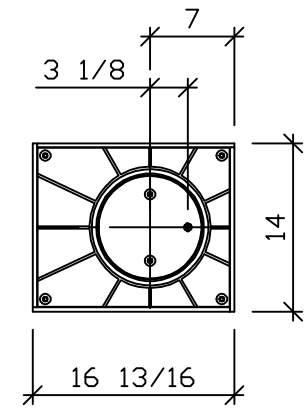

OPTIONS

BOLLARD MATERIAL

- CARBON STEEL, POWDERCOAT YELLOW
- CARBON STEEL, POWDERCOAT BLACK
- STAINLESS STEEL, POLISHED TO A #4 FINISH

REVISIONS			
LTR	DESCRIPTION	DATE	APPVD

SERIES NUMBER:		CAGE CODE	SIZE	DRAWING NUMBER:
PRODUCT FAMILY:	MANUAL RETRACTABLE	6NQJ8		MASS8000
PRODUCT CLASS:	STANDARD OR CUSTOMER DEFINED	DRAWN BY:	MJW	DRAWING REV:
PRODUCT LINE:	BOLLARD	CHECKED BY:		SHEET: 1 OF 2
PRODUCT SUB LINE:	FIXED	APPROVED BY:		RELEASE DATE:

APPLICATION	
NEXT ASSY	USED ON

1-800-BOLLARDS, Inc.  
 24370 Northwestern Hwy, Suite 250  
 Southfield, MI. 48075  
 PHONE: 1-800-BOLLARDS  
 WEB: WWW.1800BOLLARDS.COM  
 EMAIL: INFO@1800BOLLARDS.COM

TITLE:  
**MANUAL RETRACTABLE**

REVISIONS			
LTR	DESCRIPTION	DATE	APPVD

SERIES NUMBER:		CAGE CODE	SIZE	DRAWING NUMBER:
PRODUCT FAMILY:	MANUAL RETRACTABLE	6NQJ8		MASS8000
PRODUCT CLASS:	STANDARD OR CUSTOMER DEFINED	DRAWN BY:	MJW	DRAWING REV:
PRODUCT LINE:	BOLLARD	CHECKED BY:		SHEET: 2 OF 2
PRODUCT SUB LINE:	FIXED	APPROVED BY:		RELEASE DATE:
APPLICATION		TITLE:		
NEXT ASSY	USED ON	MANUAL RETRACTABLE		
1-800-BOLLARDS, Inc. 24370 Northwestern Hwy, Suite 250 Southfield, MI. 48075				
PHONE: 1-800-BOLLARDS				
WEB: WWW.1800BOLLARDS.COM				
EMAIL: INFO@1800BOLLARDS.COM				